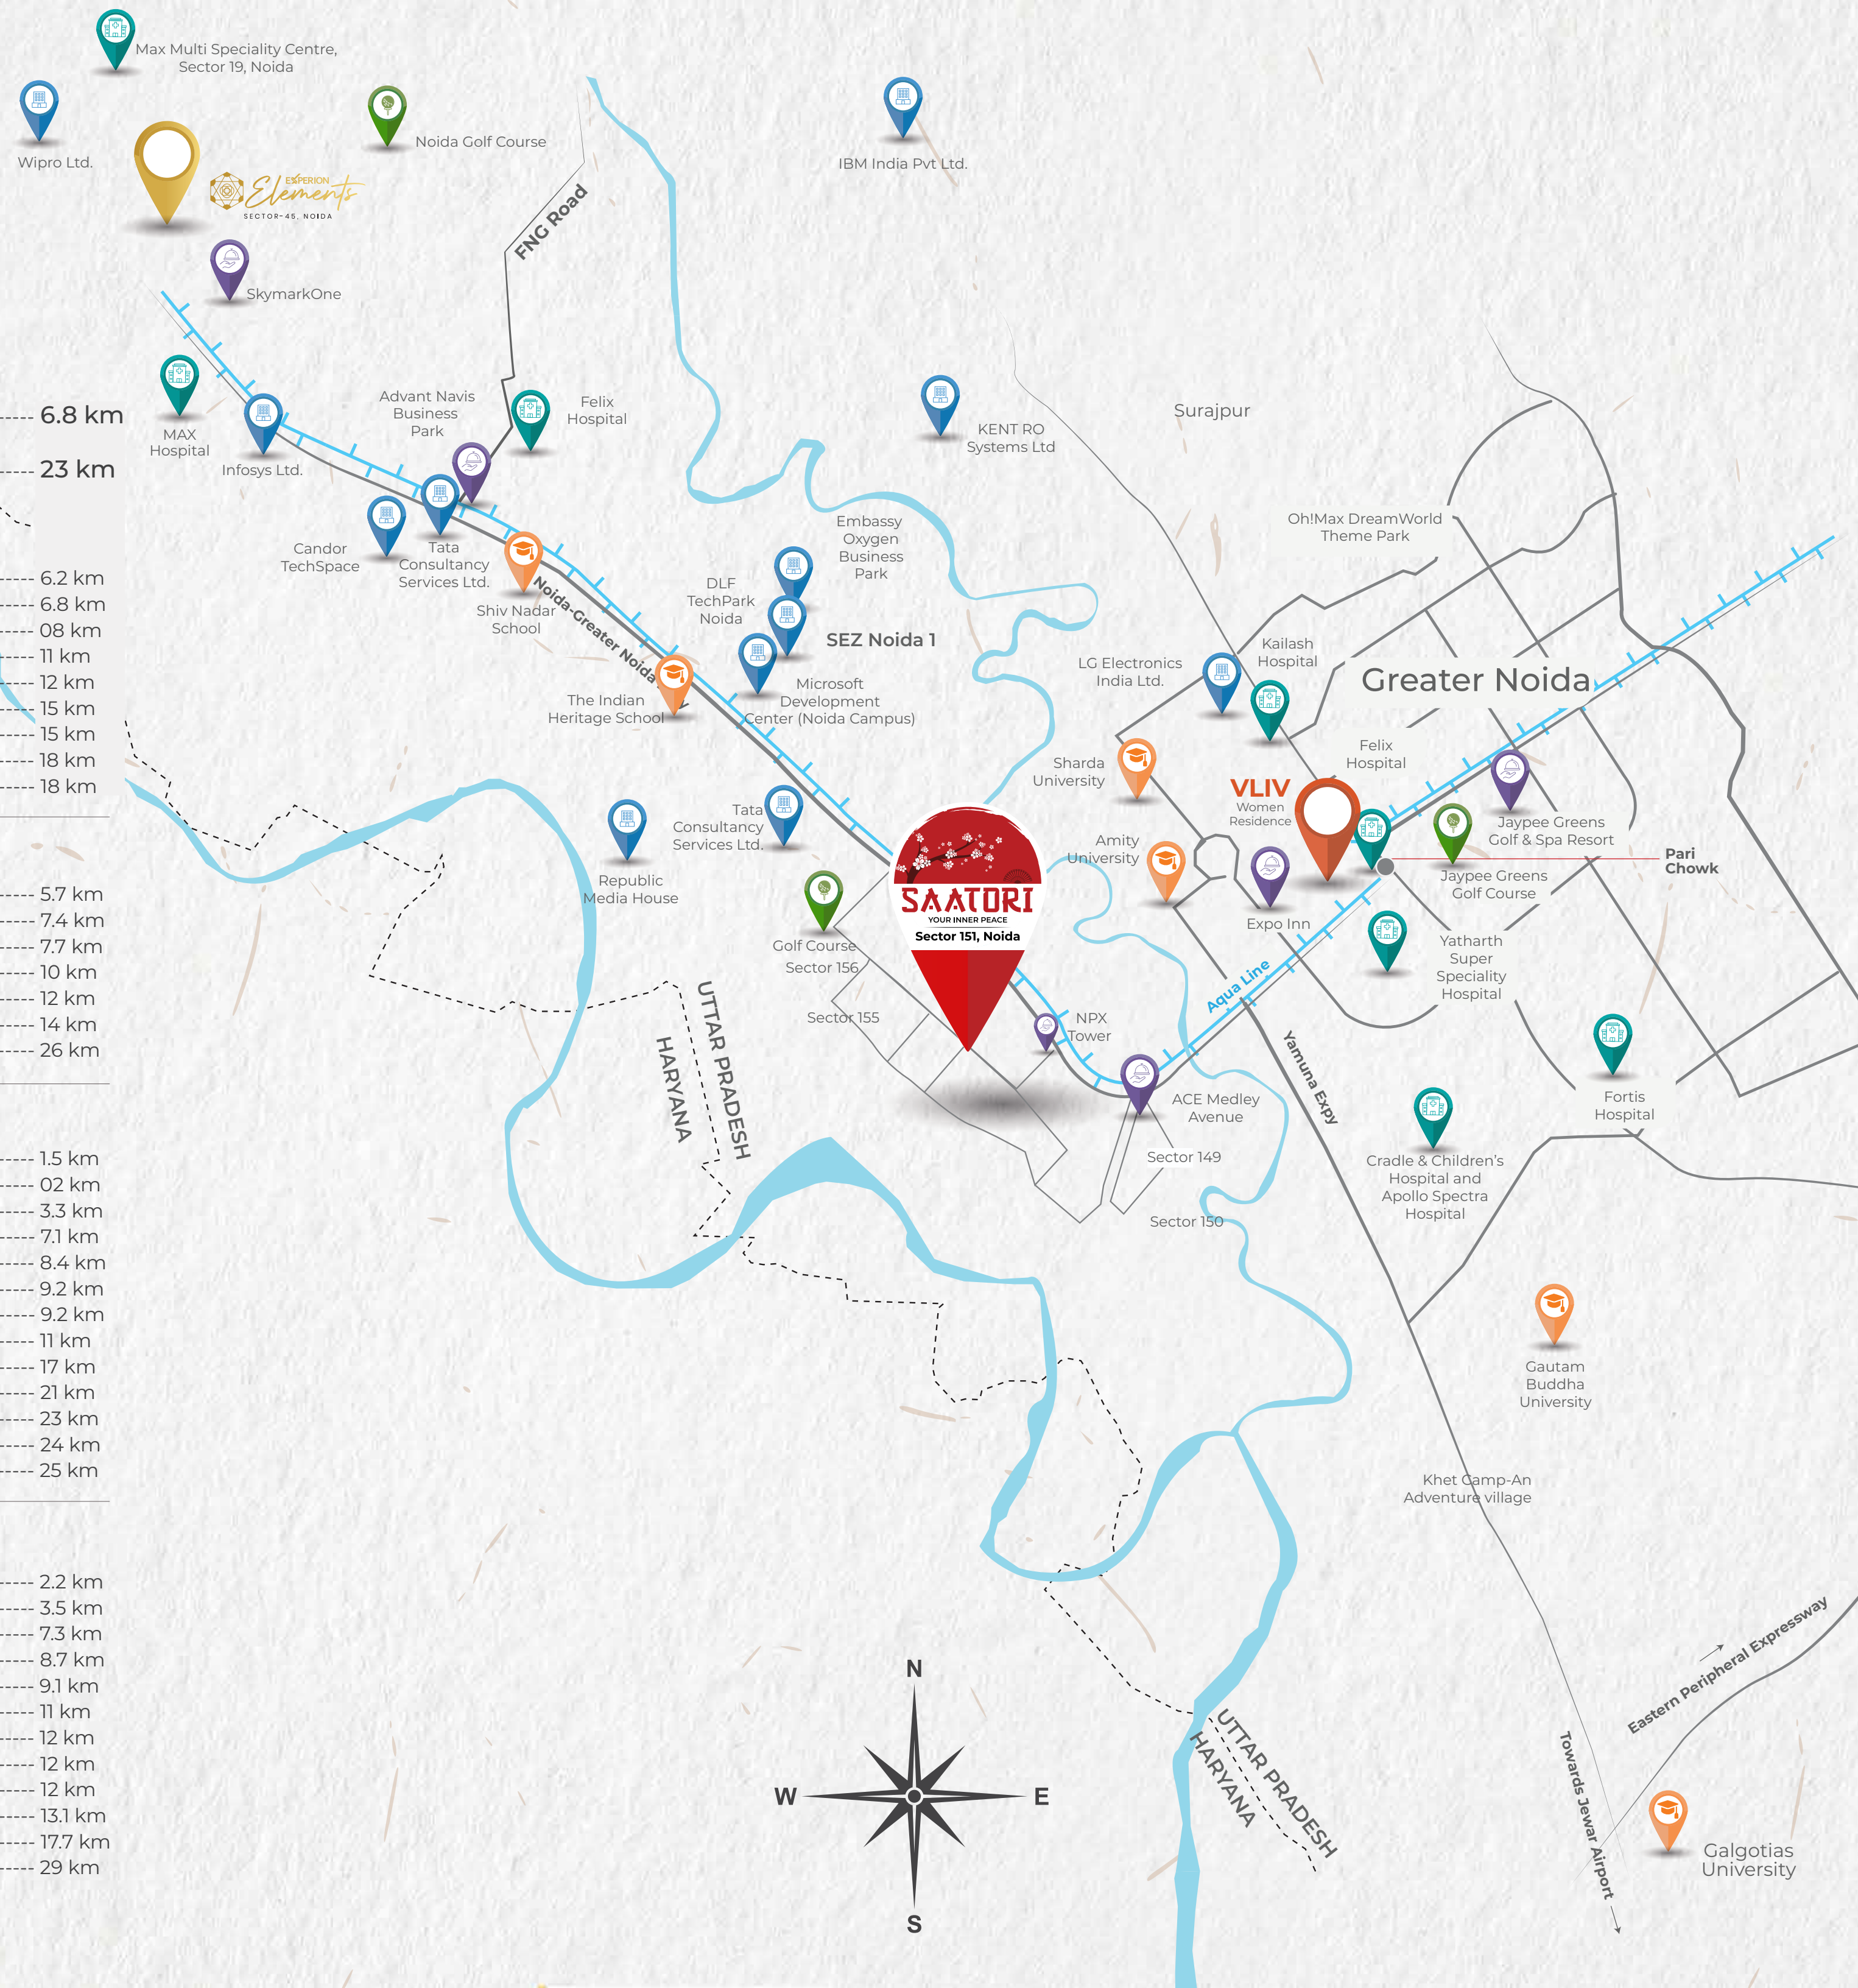

LOCATION ADVANTAGE

SECTOR 151, NOIDA

■ VLIV Women Residence 6.8 km

■ Experion Elements 23 km

TOP EDUCATIONAL INSTITUTIONS

The Indian Heritage School Noida 6.2 km
 Amity University, Greater Noida 6.8 km
 Sharda University 08 km
 Shiv Nadar School 11 km
 The Shriram Millennium School 12 km
 Genesis Global School 15 km
 Delhi Public School, Sector 132 15 km
 Lotus Valley International School 18 km
 Pathways School Noida 18 km

PREMIUM HEALTHCARE FACILITIES

Cradle & Children's Hospital and Apollo Spectra Hospital 5.7 km
 Yatharth Hospital 7.4 km
 Kailash Hospital, Greater Noida 7.7 km
 Fortis Hospital, Greater Noida 10 km
 MAX Hospital 12 km
 Felix Hospital 14 km
 MAX Multi-Specialty Hospital, Sector-19, Noida 26 km

RETAIL & ENTERTAINMENT HUBS

Noida International Golf Course 1.5 km
 NPX Tower 02 km
 ACE Medley Avenue 3.3 km
 Expo Inn Suites & Convention 7.1 km
 Jaypee Greens Golf Course 8.4 km
 Jaypee Greens Golf & Spa Resort 9.2 km
 The Grand Venice Mall, Greater Noida 9.2 km
 Advant Navis Business Park 11 km
 SkymarkOne 17 km
 The Great India Place (GIP) Mall 21 km
 DLF Mall of India 23 km
 Noida Golf Course 24 km
 Logix Mall, Noida City Centre 25 km

Eastern Peripheral Expressway
 Towards Jewar Airport
 Gargotias University